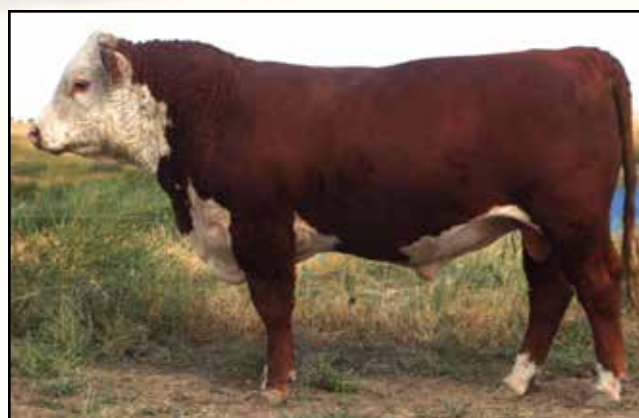

Lot 89 — L3 9002 Desert Toro 386

LOT 90 BULL
KING 10 10 Times
UPP-M
★★★
DCR: 127

JL 153 DESERT CUDA 363 {DLF,HYF,IEF,MSUDF,MDF,DBF}

44508073 — Calved: 4/6/23 — Tattoo: RE 363 — Horned

BEHM 100W CUDA 504C (SOD)(CHB)(DLF,HYF,IEF,MSUDF,MDF,DBF) NW 73S M326 TRUST 100W ET (SOD)(CHB)(DLF,HYF,IEF,MSUDF,MDF,DBF)
L3 DESERT CUDA 153 (DLF,HYF,IEF,MSUDF,MDF,DBF) BEHM R294 JASMAN 102Y (DOD)(DLF,HYF,IEF,MSUDF)
P44335316 L3 LEGO STYLE 619 WLB LEGO 837 90X (SOD)(DLF,HYF,IEF)
JKMN LADY RANGER 417
OR TP DESERT PRIME (CHB)(DLF,HYF,IEF,MSUDF,MDF,DBF) DS 1045 ADVANCE 3575N (CHB)(DLF,HYF,IEF)
JL DESERT CHICA 136 (DLF,HYF,IEF,MSUDF) OR 3027 MISS DOMINO 008R (DOD)(DLF,HYF,IEF)
44334527 JL LADY DESERT DOMINO 835 (HYF) KBL1 DOMINO 6230 1ET (DLF,HYF,IEF,MSUDF)
JL MISS RIBEYE 529 (HYF)

BW	WW	YW	MM	M&G	REA	MARB	BMI$	BI$	CH$	
2.1	65	104	31	63	0.71	0.19	379	466	134	
									SCROTAL	PELVIC
									37.5	223

- Act. BW 67 lb.
- Nice 13 trait heifer bull! Notice he is out of an outstanding "Prime" daughter! Lot 90's replacement females will impress you with more milk and more staying power!