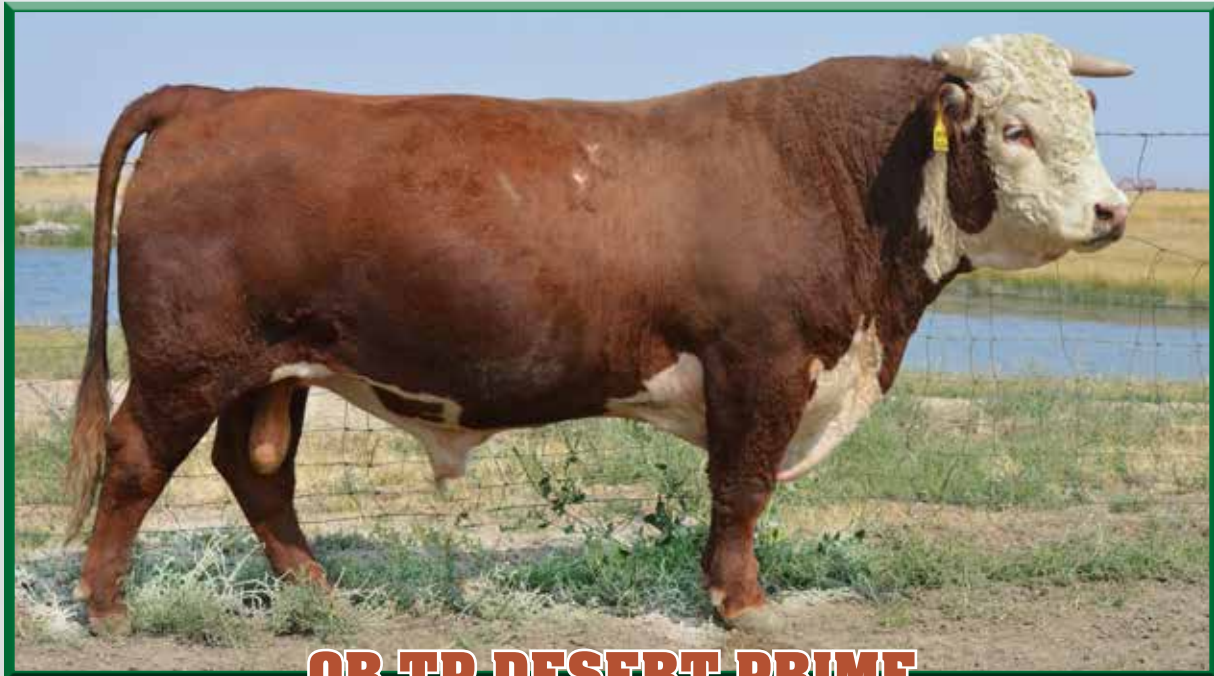

Welcome to **PRIME** **FUEL** !

OR TP DESERT PRIME

THE CATALYST THAT PROPELS TOMORROW!

His popularity continues for these reasons:

- **HIGH OCTANE DEMAND** → With sons selling in herds from Maryland to Utah; Texas to Montana, and all points in between; Desert Prime has a larger following than any sire we've used in our 122 years!
- **HIGH OCTANE CARCASS** → A rare package that ranks at the very extreme of excellence with a top 1% status in BOTH REA (muscling) and marbling!
- **HIGH OCTANE MATERNAL** → Again a phenomenon of superiority in BOTH milk and milk + growth!
- **HIGH OCTANE POUND POWER** → Breed leading data in BOTH weaning and yearling; a trait leaders in BOTH scrotal circumference and maternal calving ease!
- **HIGH OCTANE QUALITY CONTROL** → Sires more eye pigment, more conservative markings and more uniformity that gives you the **MAXIMUM PROFIT OPPORTUNITY!**
- **HIGH OCTANE SURETY** → Has a unique record of proven "stacking" ability as we have mated him and his sons to own daughters and granddaughters. Additionally, he is negative for all known recessive traits and a large majority of his progeny are genomic enhanced!